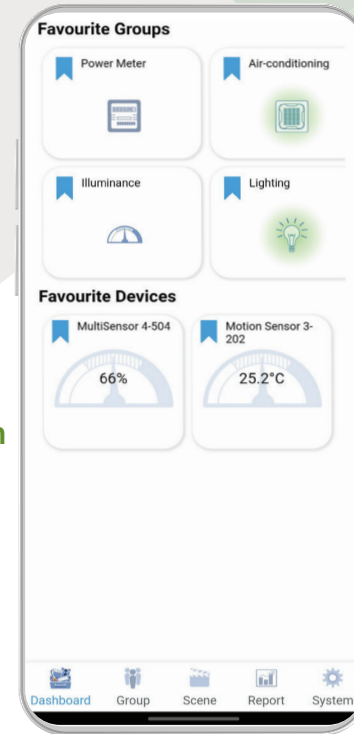

Schedule Off-Timer Function

Schedule aircon off timer for zero energy wastage

Energy & Water Monitoring

Easily monitor energy and water consumption at fingertips

Comfortable Workspace

Experience constant indoor comfort regardless how outdoor temperature will fluctuate

Make Informed Decisions

Receive email notifications and alerts on aircon status

Download on the App Store

GET IT ON Google Play

Efficiency in Operation

Save the hassle of manual operation and schedule the lights and aircons to operate at different timings for different area.

Data Trend & Energy Management

Generate user-friendly graphs for monitoring and managing energy and water consumptions, minimizing wastage.

Healthy Indoor Workspace

Be empowered to control indoor air quality and achieve optimal indoor working environment!

■ Healthy
■ Caution
■ Warning

Stress-Free Aircon Billing

Simplify aircon billing calculations and save quality time for other important tasks!