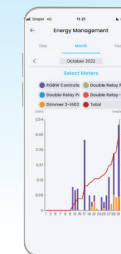

### Better Air With IAQ Monitoring

Comprehensive indoor air monitoring in real-time, with different colours to show the indoor air quality.

Healthy Caution Warning

### History & Logging

Monitor the usage of smart home with the dedicated view of operation & error history, affected count within a period.

### Energy Management For Effective Cost Saving

Generate user-friendly graphs and easily identify which energy consumption area needs to be improved.

Please refer to the Reiri catalogue for the full list of features.