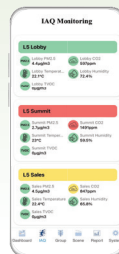

Healthy Indoor Workspace

Be empowered to control indoor air quality and achieve optimal indoor working environment!

■ Healthy
■ Caution
■ Warning