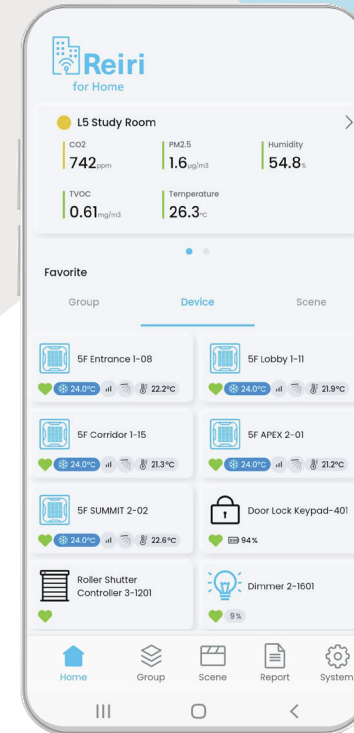

### Convenience & Control

Control and manage devices conveniently

### Real-time Monitoring

Easily view all aircons and devices status on one screen

### History & Logging

Monitor the usage of smart home with the dedicated view of operation & error history, affected count within a period.

### Energy Management For Effective Cost Saving

Generate user-friendly graphs and easily identify which energy consumption area needs to be improved.

Please refer to the Reiri catalogue for the full list of features.