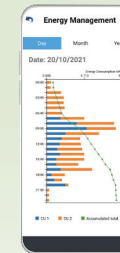

### Make Informed Decisions

Receive email notifications and alerts on aircon status

Download on the App Store

GET IT ON Google Play

### Efficiency in Operation

Save the hassle of manual operation and schedule the lights and aircons to operate at different timings for different area.